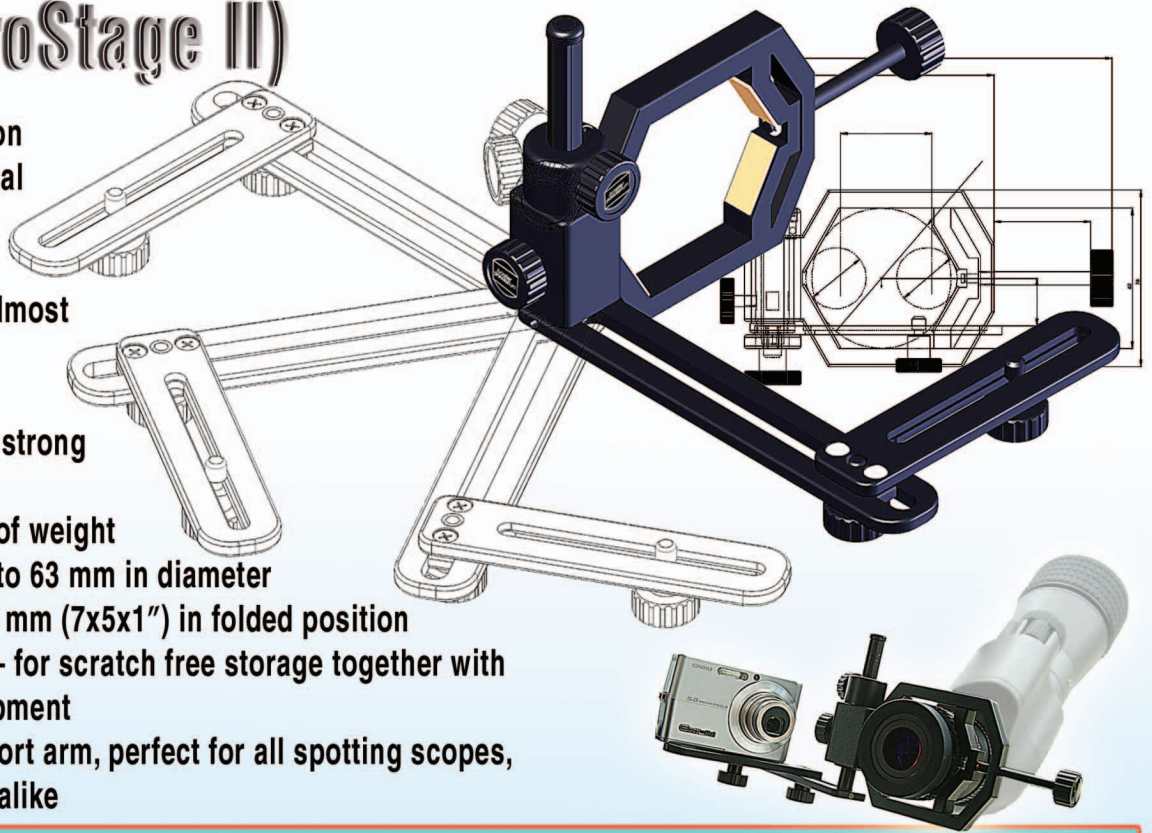

# BAADER Clickstop Digital Camera Adapter (MicroStage II)

- Rigid, all metal construction
- Holds and centers all Digital Cameras with standard lens
- Folding design, requires almost no storage space in your accessory case
- Lightweight but extremely strong (290 gram)
- Holds cameras up to 1 kg of weight
- Fits all eyepieces from 29 to 63 mm in diameter
- Measurement: 175x120x26 mm (7x5x1") in folded position
- Soft leather bag included – for scratch free storage together with your valuable optical equipment
- Clickstop 3D-camera support arm, perfect for all spotting scopes, for birders and marksmen alike

**The Baader Microstage II enables camera adaption onto almost any telescope, spotting scope and many binoculars.**

The Camera Support Arm moves to the side for visual aiming (with Clickstop action!). Camera remains completely adjusted and ready for shooting the image when the support arm is ,clicked' back into working position.

Microstage II folded flat and in Softleather Pouch  
Order-No.: 2450330

**€ 49,-**

Microstage II mounted onto Newtonian Telescope

Microstage II with EOS 400 D demonstrating the Clickstop Action

Microstage II mounted onto Astro-Binocular